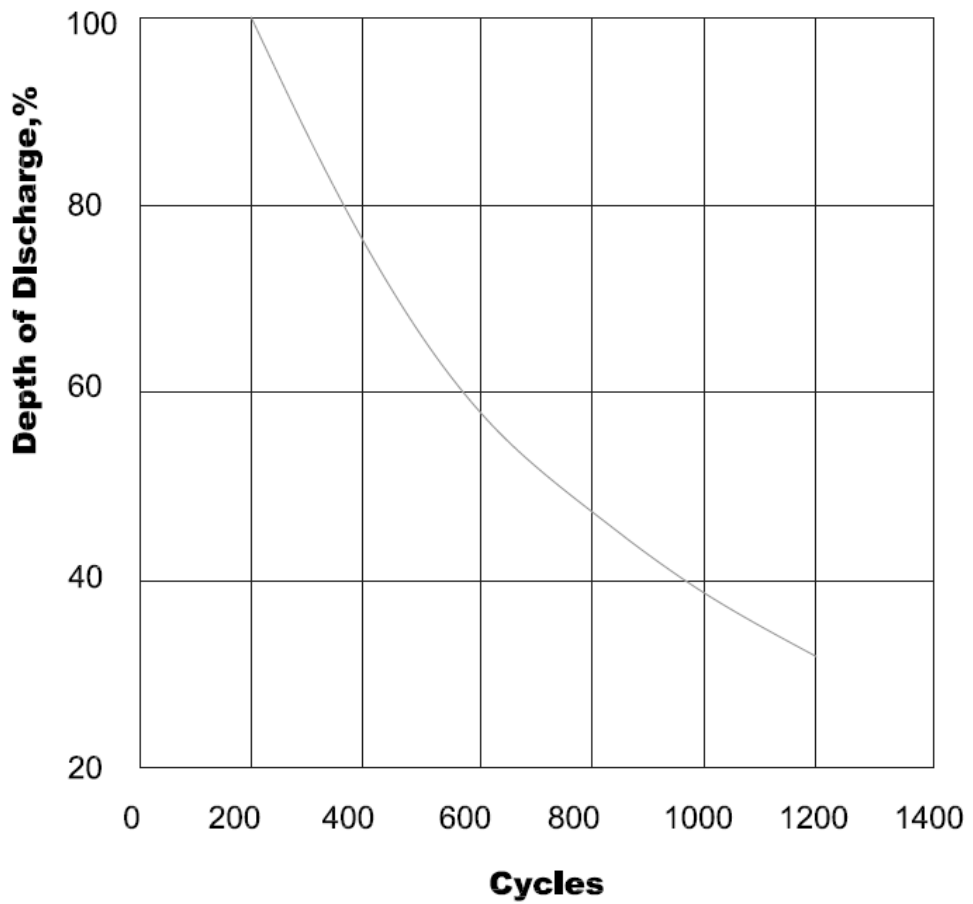

MP series Battery Cycle Life Performance

Contact Details

info@arsolar.co.za www.arsolar.co.za

TEL +27 64 658 0429